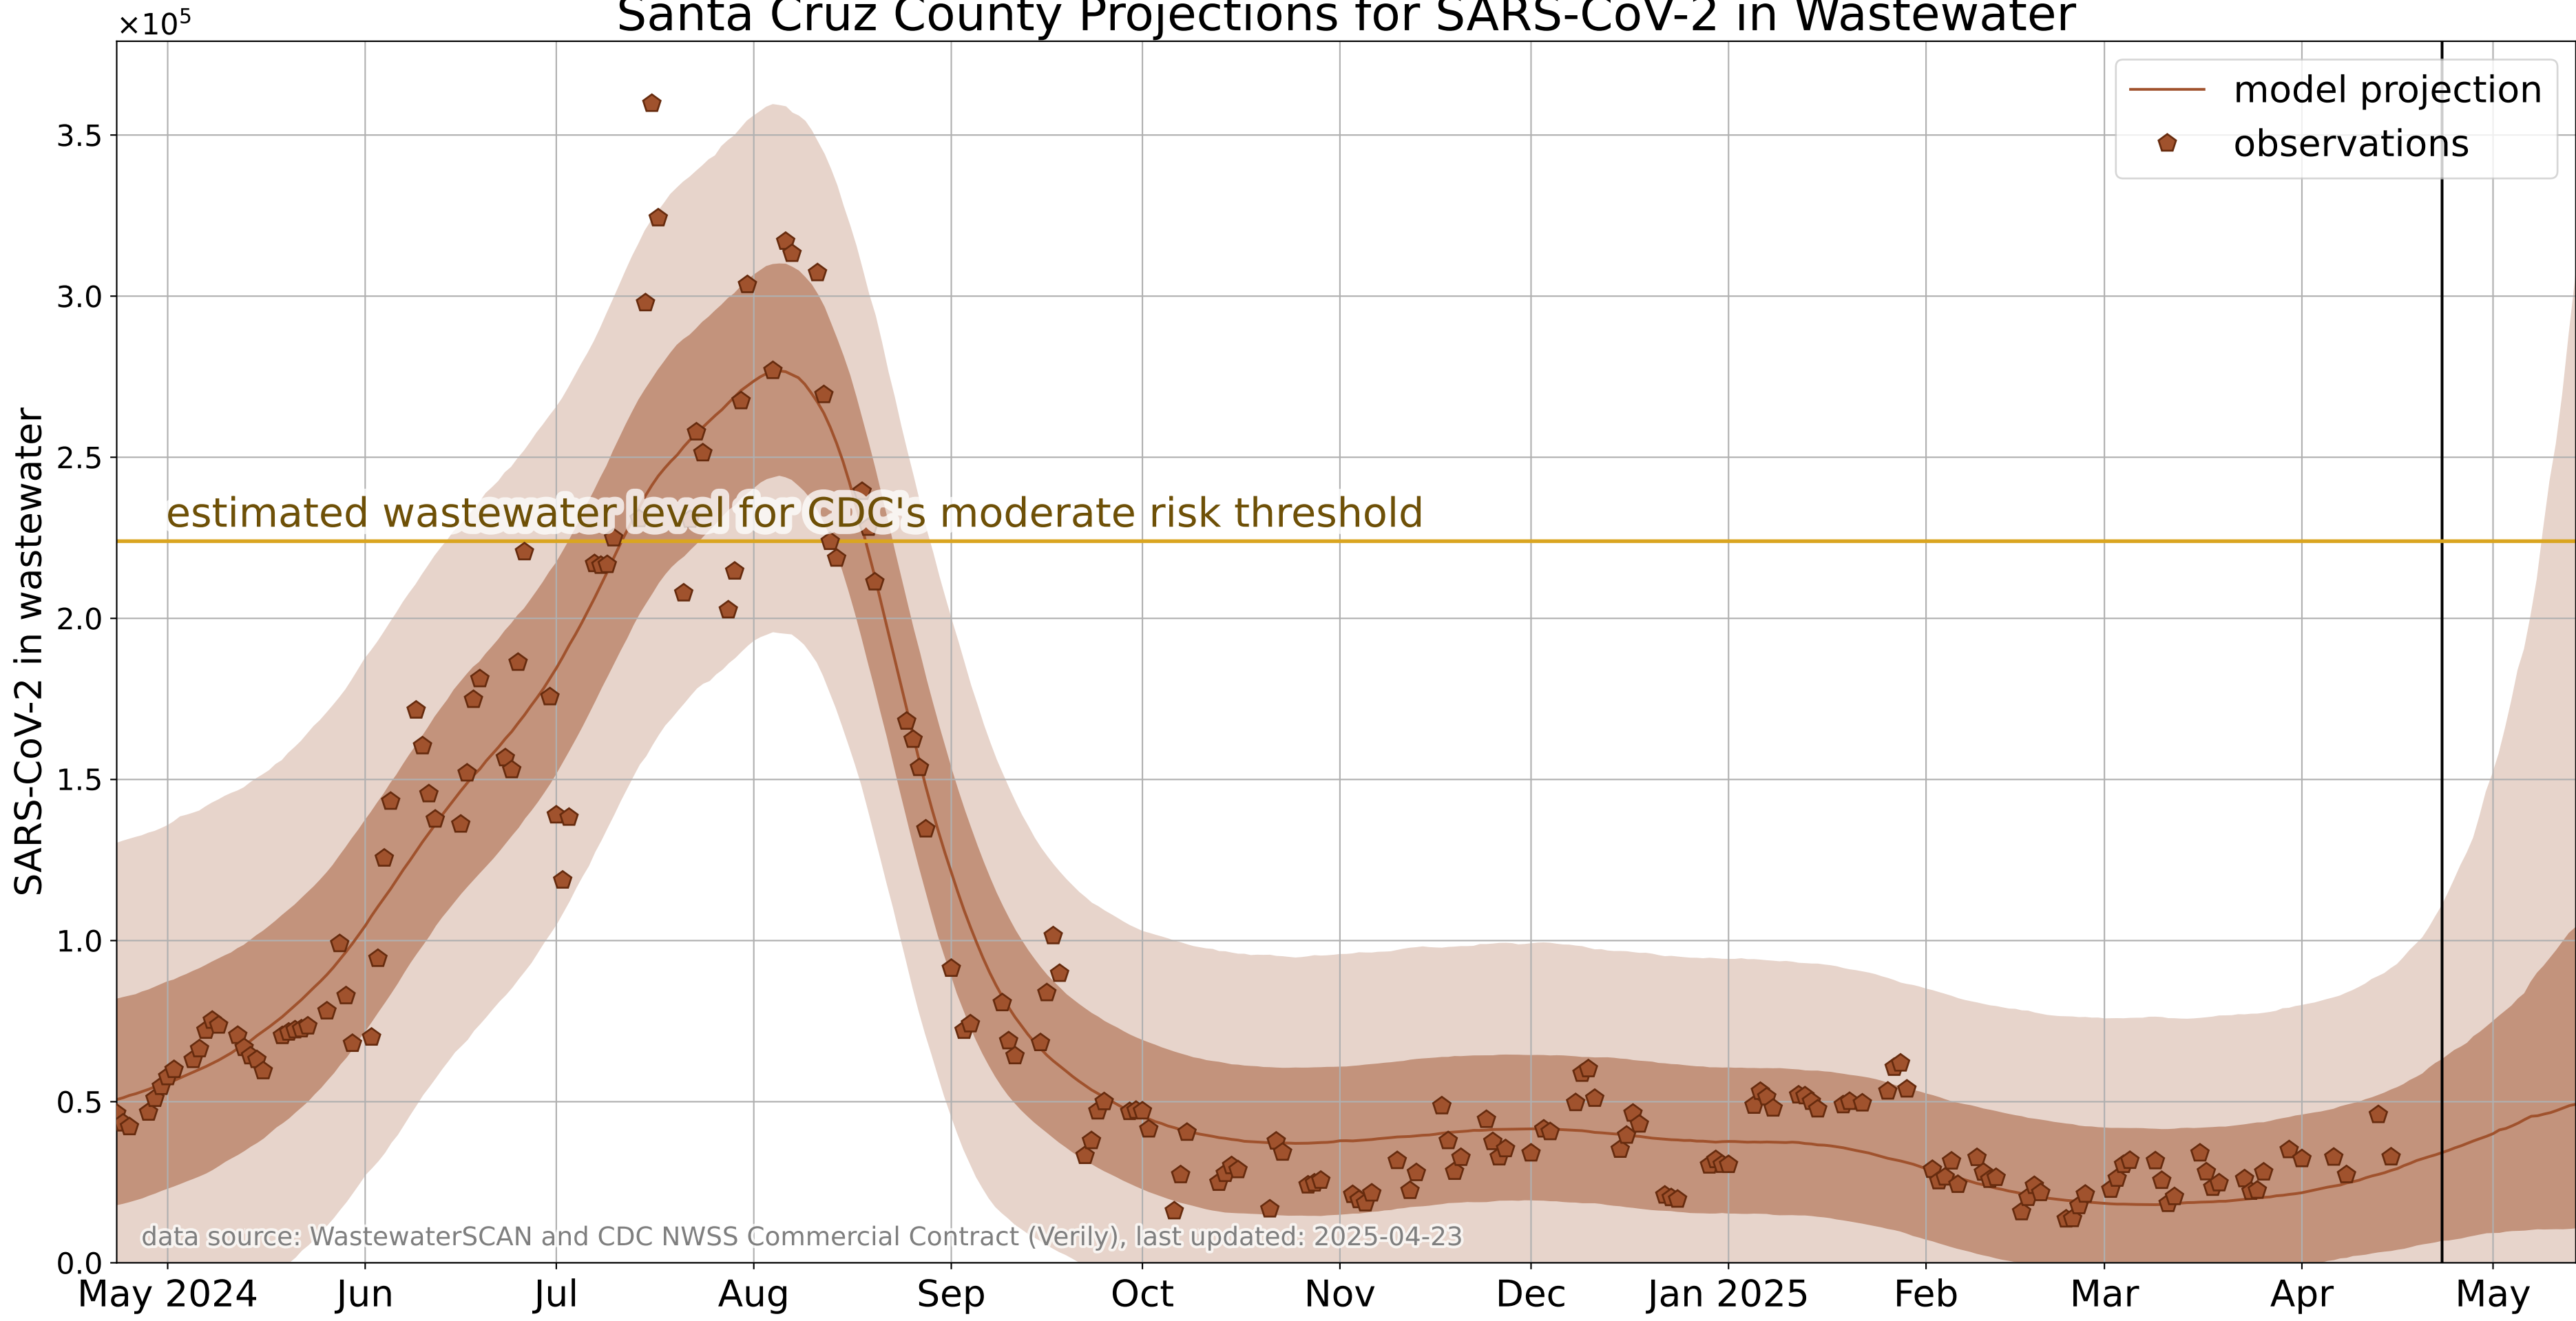

Santa Cruz County Projections for SARS-CoV-2 in Wastewater

data source: WastewaterSCAN and CDC NWSS Commercial Contract (Verily), last updated: 2025-04-23